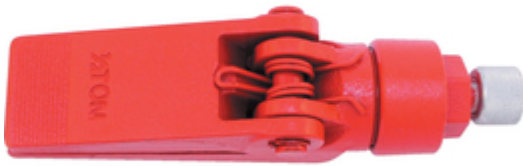

CROMWELL Parti de schimb SPREADER RAM FOR COLLISION REPAIR KITS

Cod comanda: **KEN5678240K**

Descriere produs:

Spreader Ram = Berbec de largire Spreader Ram Repair Kit = Set reparatie berbec de largire Small
Extension Tube = Tub mic de extindere Medium Extension Tube = Tub mediu de extindere Long Extension
Tube = Tub lung de extindere Extra Long Extension Tube = Tub extra lung de extindere Double Ended Male
Snap Connector = Conector tata cu cap dublu Flat Base = Baza plata 90° 'V' Base = 90° Baza V Wedge
Head = Cat in unghi Spread Plunger Toe = Picior de largire cu guler- Spreader Ram Toe = Picior berbec de
largire Rubber Head = Cap cauciuc Serrated Saddle = Zimtate saddle Seal Repair Kit = Set reparare sigiliu
Replacement Blow Mould Case = Cutie de schimb

Grupa de produs: 567

Pagina in catalogul 2019: 324

Pagina in catalogul 2021: 312

Cantitate livrata: 1 bucata

Detalii tehnice:

Dimensiuni ambraj:

Lungime mm: 235

Latime mm: 60

Inaltime mm: 60

Greutate kg: 1.716

Set de livrare: